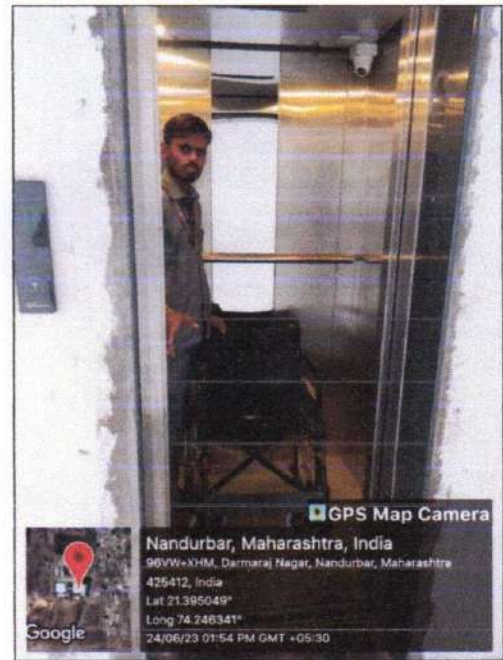

PRESIDENT

Smt. Shobhatai D. More
Tele Fax : Ph.02564-232685 (R)

NAAC Accredited Grade "B"

FOUNDER PRESIDENT

Late. Dr. Dileep More

Lift for disable-friendly students:

Wheel Chair for disable-friendly students: